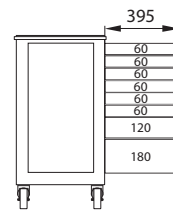

Version: Sturdy steel tray with rubber inlay, prepared for fitting vice No. 96 7100 size 120.

Colour: Two-tone **powder-coated**, silver combined with steel blue RAL 5011.

Supplied with: Dividers:
 2 slotted dividers for each 60 mm drawer,
 1 slotted divider for each 120 mm drawer.

Size = Number of drawers		pieces	6	7	8	9
91 6310	Roller cabinet with full extension drawers		XXX	XXX	XXX	XXX
	Overall height	mm	950	950	950	950
	Footprint (W×D)	mm	720×464	720×464	720×464	720×464
	Usable drawer area (W×D)	mm	530×390	530×390	530×390	530×390
	Weight	kg	64	69	74	79