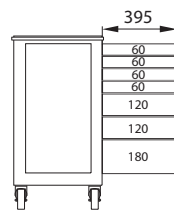

Version: Sturdy steel tray with rubber inlay, prepared for fitting vice No. 96 7100 size 120.

Colour: Two-tone **powder-coated**, silver combined with steel blue RAL 5011.

Supplied with: Dividers:
 2 slotted dividers for each 60 mm drawer,
 1 slotted divider for each 120 mm drawer.

Size = Number of drawers		pieces	6	7	8	9
91 6310	Roller cabinet with full extension drawers		XXX	XXX	XXX	XXX
	Overall height	mm	950	950	950	950
	Footprint (W×D)	mm	720×464	720×464	720×464	720×464
	Usable drawer area (W×D)	mm	530×390	530×390	530×390	530×390
	Weight	kg	64	69	74	79