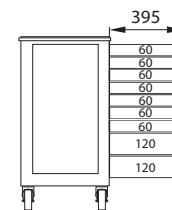

Version: Sturdy steel tray with rubber inlay, prepared for fitting vice No. 96 7100 size 120.

Colour: Two-tone **powder-coated**, silver combined with steel blue RAL 5011.

Supplied with: Dividers:
 2 slotted dividers for each 60 mm drawer,
 1 slotted divider for each 120 mm drawer.

Size = Number of drawers		pieces	6	7	8	9
91 6310	Roller cabinet with full extension drawers		XXX	XXX	XXX	XXX
	Overall height	mm	950	950	950	950
	Footprint (W×D)	mm	720×464	720×464	720×464	720×464
	Usable drawer area (W×D)	mm	530×390	530×390	530×390	530×390
	Weight	kg	64	69	74	79