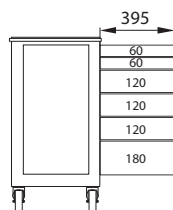

Version: Sturdy steel tray with rubber inlay, prepared for fitting vice No. 96 7100 size 120.

Colour: Two-tone **powder-coated**, silver combined with steel blue RAL 5011.

Supplied with: Dividers:
 2 slotted dividers for each 60 mm drawer,
 1 slotted divider for each 120 mm drawer.

Size = Number of drawers		pieces	6	7	8	9
91 6310	Roller cabinet with full extension drawers		XXX	XXX	XXX	XXX
	Overall height	mm	950	950	950	950
	Footprint (W×D)	mm	720×464	720×464	720×464	720×464
	Usable drawer area (W×D)	mm	530×390	530×390	530×390	530×390
	Weight	kg	64	69	74	79